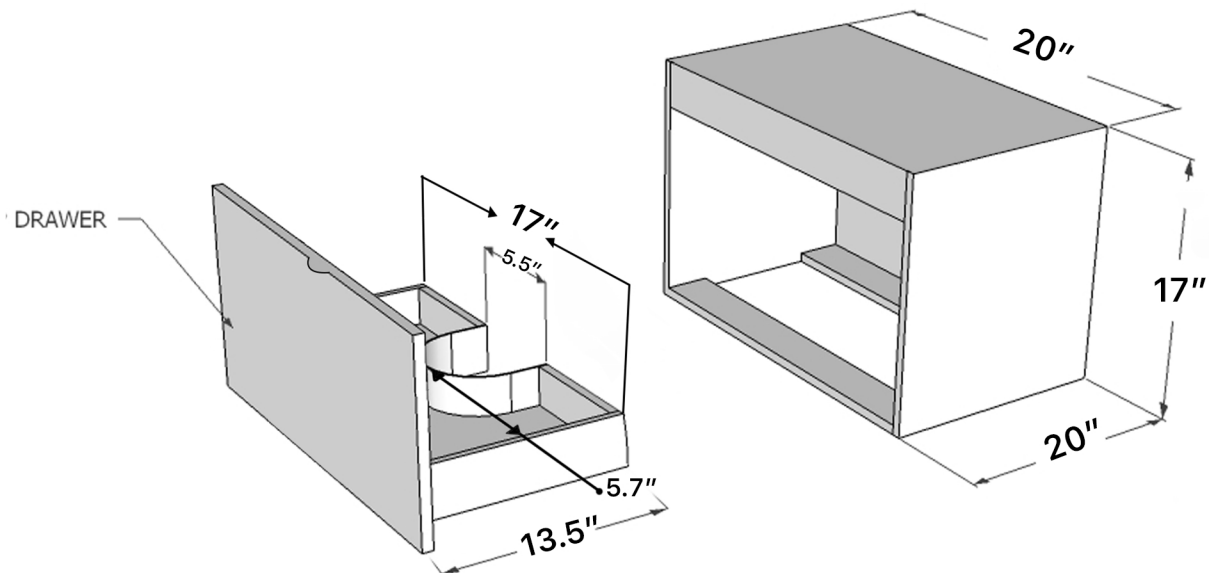

DORA 20

Model: Dora 20

Category: Bathroom Vanity

Material: Lacquered Wood

Dimensions: 20"(L) x 20"(W) x 17"(H)

Description: Luxury Lacquered bathroom vanity in black finish.

*Numbers are in inches

SCHEDA MONTAGGIO ASSEMBLY INSTRUCTIONS

31.5"-MEDIDA ACONSELHAVEL DO CHAO AO TOPO DO LAVATORIO
31.5"-ADVISABLE MEASURE FROM FLOOR TO THE TOP OF BASIN
31.5"-MESURE CONSEILLE A PARTIR DU SOL AU LAVABO