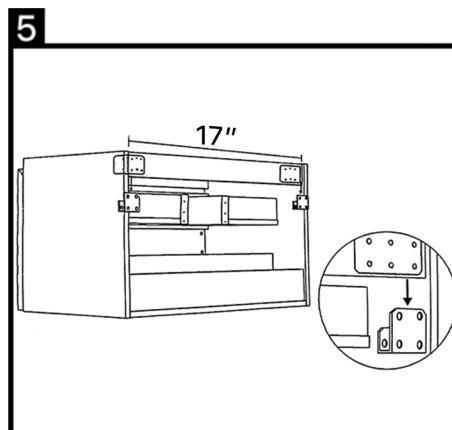

DORA 20

Model: Dora 20

Category: Bathroom Vanity

Material: Lacquered Wood

Dimensions: 20"(L) x 20"(W) x 17"(H)

Description: Luxury Lacquered bathroom vanity in black finish.

*Numbers are in inches

SCHEDA MONTAGGIO ASSEMBLY INSTRUCTIONS

31.5"-MEDIDA ACONSELHAVEL DO CHAO AO TOPO DO LAVATORIO
31.5"-ADVISABLE MEASURE FROM FLOOR TO THE TOP OF BASIN
31.5"-MESURE CONSEILLE A PARTIR DU SOL AU LAVABO