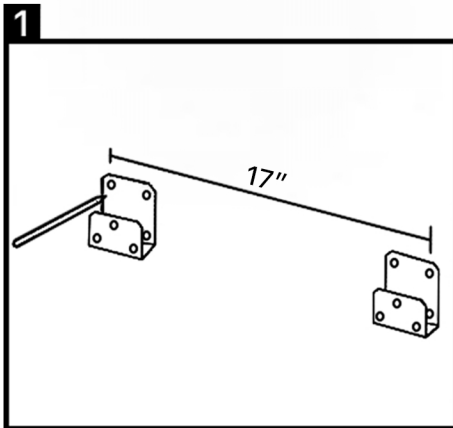

DORA 20

Model: Dora 20

Category: Bathroom Vanity

Material: Lacquered Wood

Dimensions: 20"(L) x 20"(W) x 17"(H)

Description: Luxury Lacquered bathroom vanity in black finish.

*Numbers are in inches

SCHEDA MONTAGGIO ASSEMBLY INSTRUCTIONS

31.5"-MEDIDA ACONSELHAVEL DO CHAO AO TOPO DO LAVATORIO
31.5"-ADVISABLE MEASURE FROM FLOOR TO THE TOP OF BASIN
31.5"-MESURE CONSEILLE A PARTIR DU SOL AU LAVABO